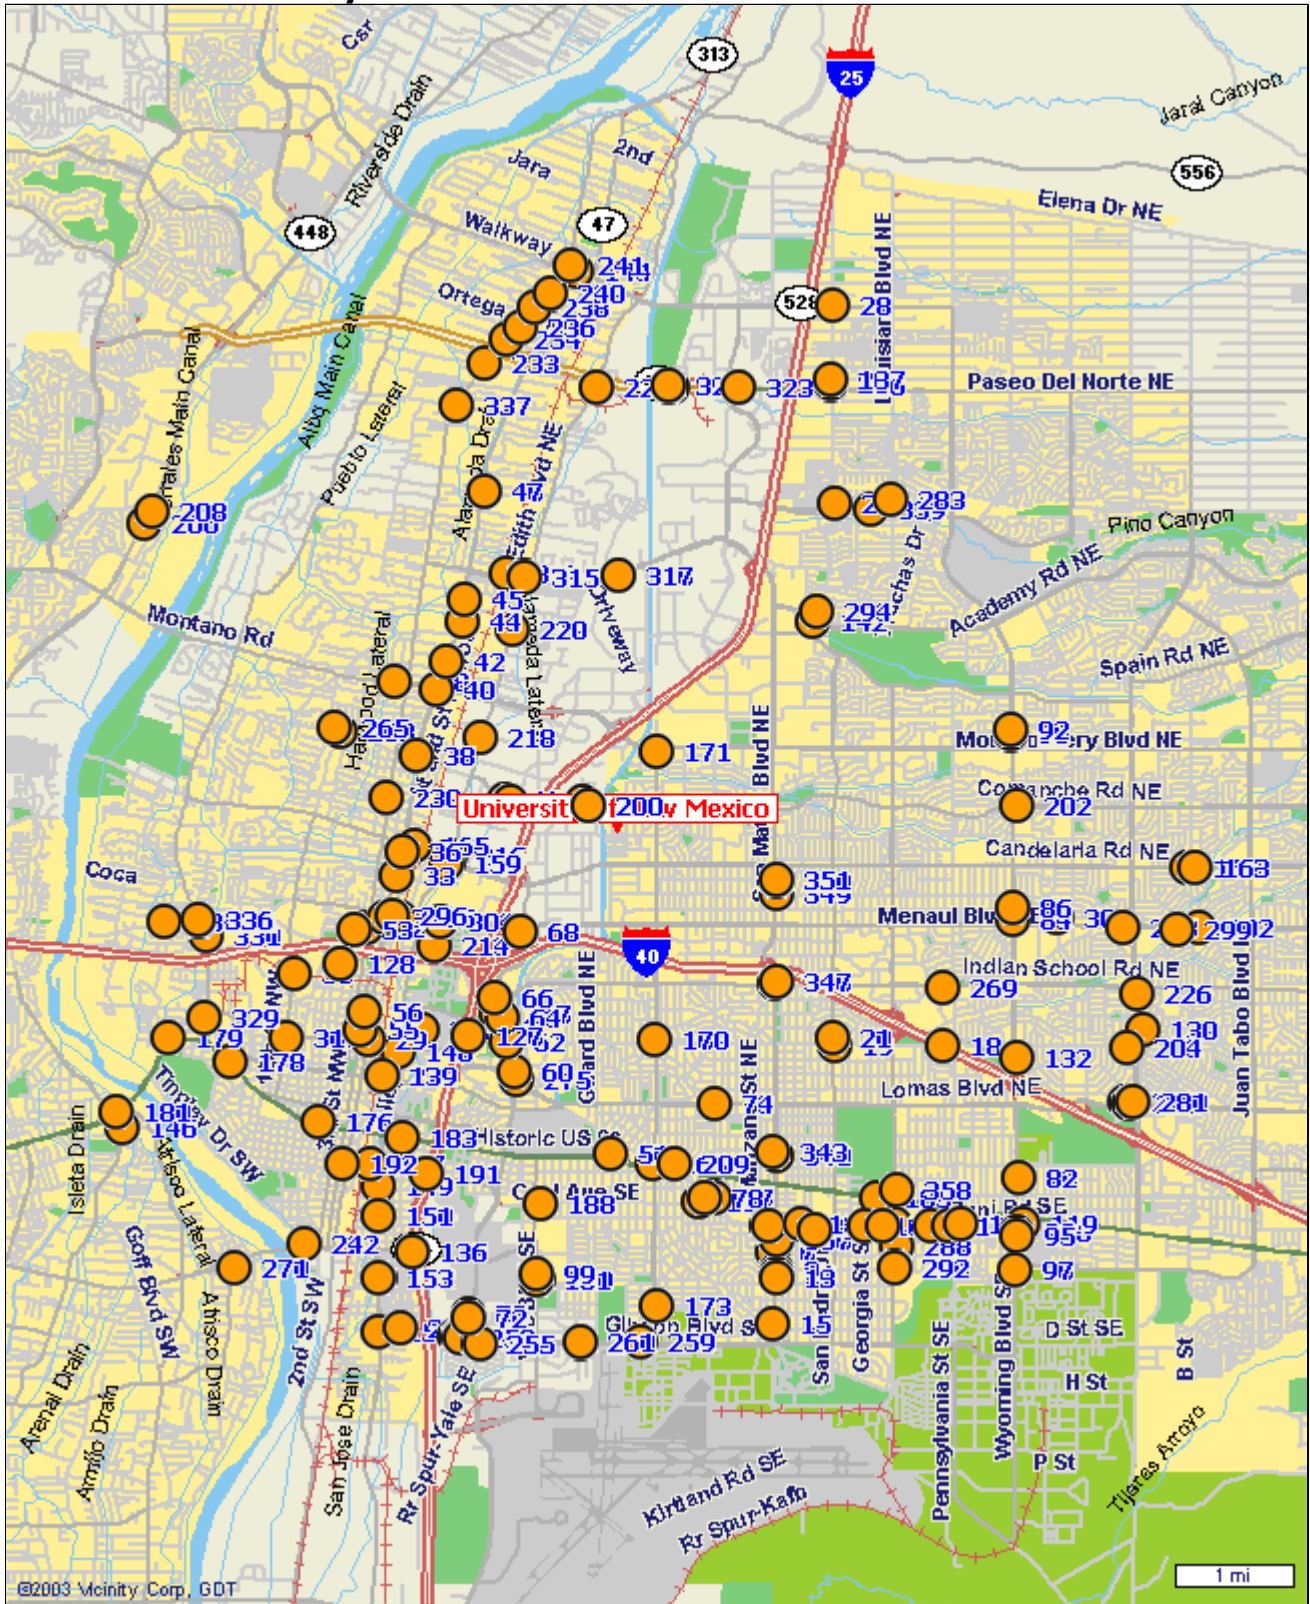

University of New Mexico-Mountain West Conference

University of New Mexico-Mountain West Conference

Store Location(s)

University of New Mexico
Buena Vista Drive
Albuquerque, NM 87131

Map Icon	Panel #	Media Type	Distance	Facing	H x W	DEC	Illum.
1	2198	Junior Poster	4.56 mi.	South	6'0" X 12'0"	4500	No
Location: 9220 FOURTH ST NW							
2	12001	Junior Poster	4.81 mi.	North	6'0" X 12'0"	3330	No
Location: 2901 MORRIS STREET NE							
3	12002	Junior Poster	4.81 mi.	South	6'0" X 12'0"	3330	No
Location: 2901 MORRIS STREET NE							
4	27251	Junior Poster	3.72 mi.	South	6'0" X 12'0"	11700	No
Location: SAN MATEO ALB 713 SAN MATEO SE							
5	27252	Junior Poster	3.72 mi.	North	6'0" X 12'0"	11700	No
Location: SAN MATEO ALB 713 SAN MATEO SE							
6	27261	Junior Poster	3.75 mi.	South	6'0" X 12'0"	11700	No
Location: SAN MATEO ALB 717 SAN MATEO SE							
7	27262	Junior Poster	3.75 mi.	North	6'0" X 12'0"	11700	No
Location: SAN MATEO ALB 717 SAN MATEO SE							
8	27271	Junior Poster	3.92 mi.	North	6'0" X 12'0"	11700	No
Location: SAN MATEO ALB 1000 SAN MATEO SE							
9	27272	Junior Poster	3.92 mi.	North	6'0" X 12'0"	11160	No
Location: SAN MATEO ALB 1000 SAN MATEO SE							