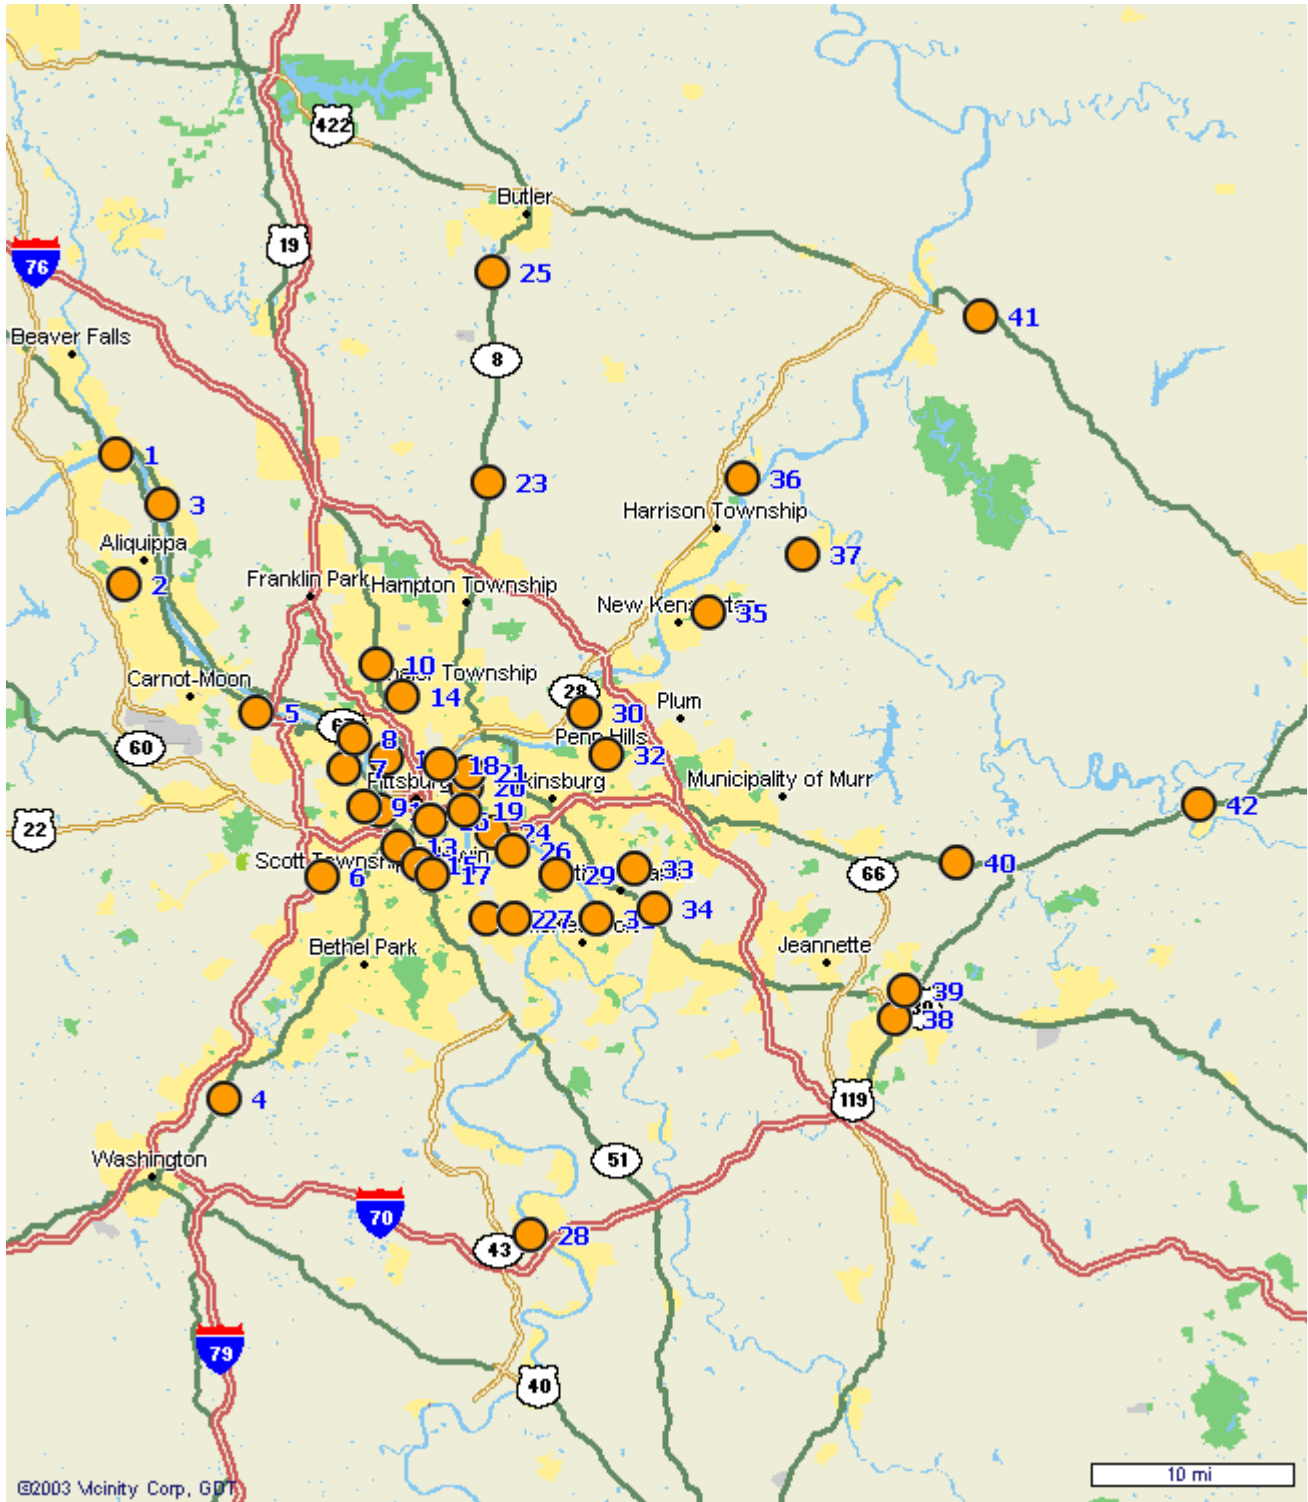

Pittsburgh, PA Poster - 25 - GRP

Disclaimer: The boards plotted may or may not be among those in a specific showing. This map is intended only to display typical locations for a given showing. The showing indicated above should only be considered an example of the typical coverage.