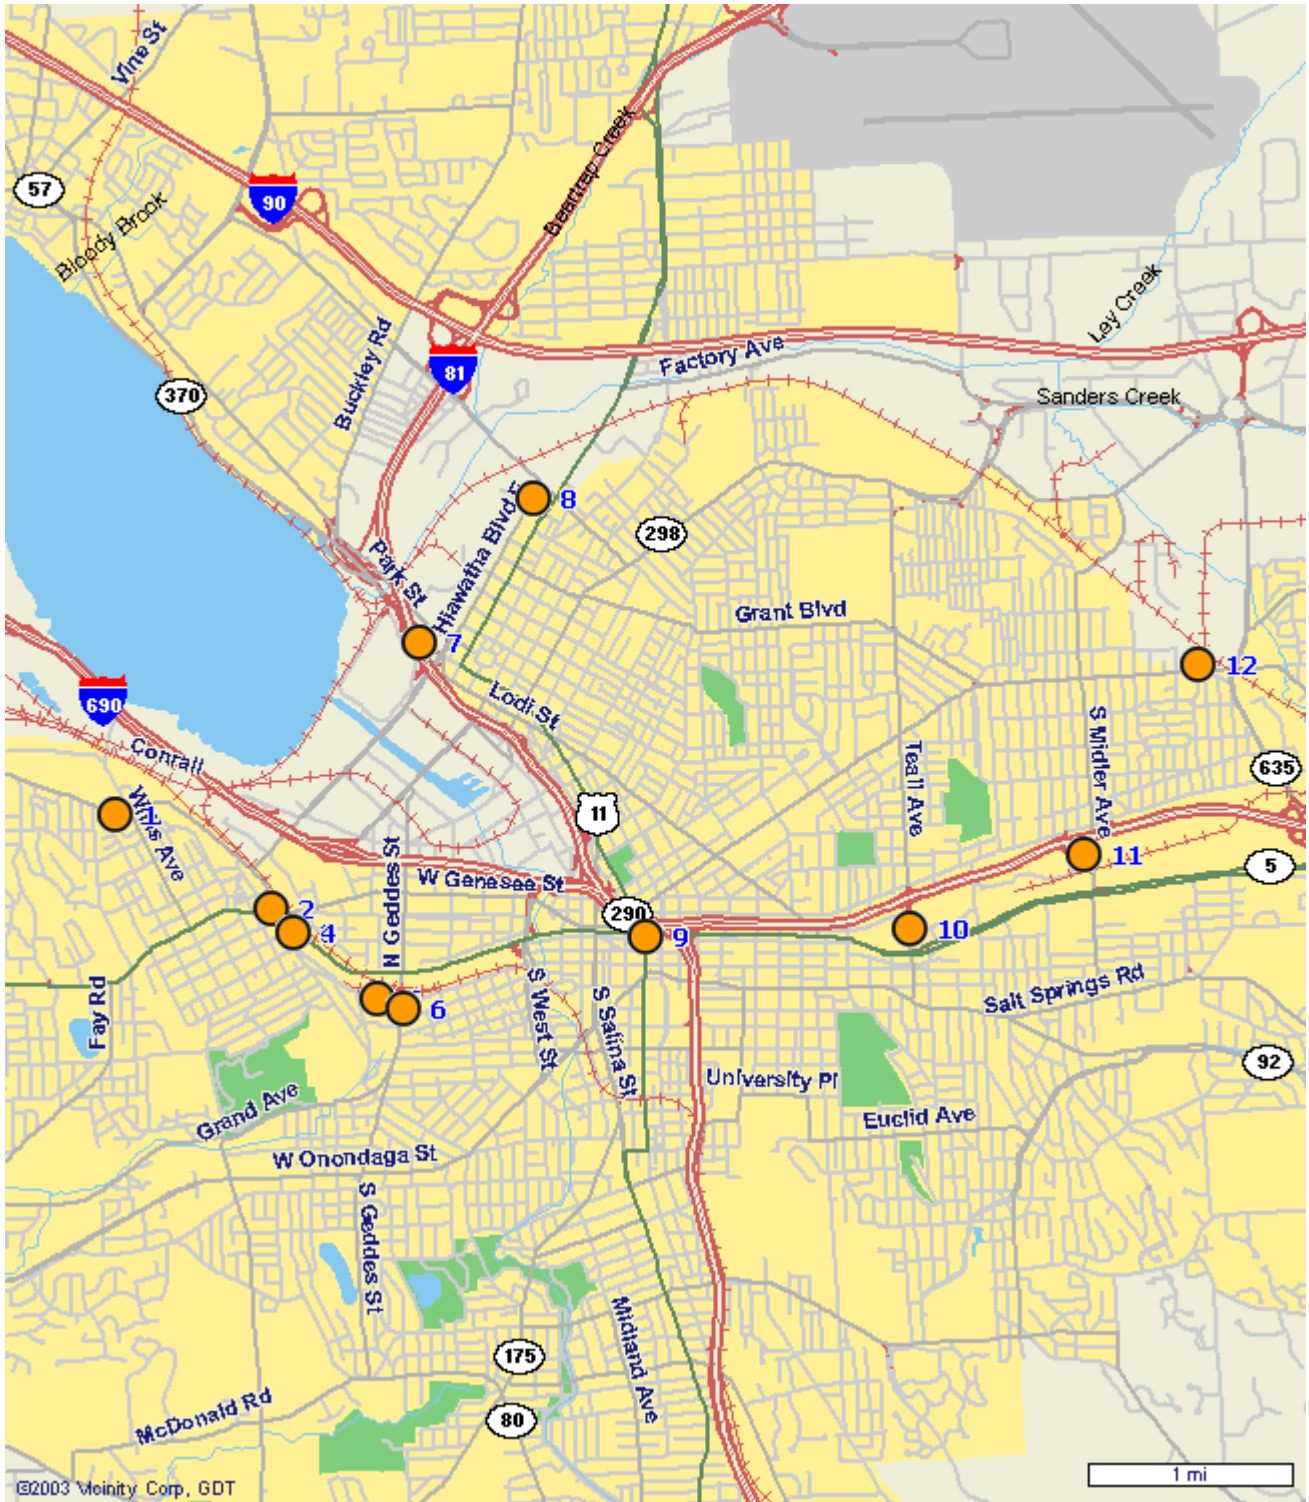

Syracuse Poster - 25 - GRP

Disclaimer: The boards plotted may or may not be among those in a specific showing. This map is intended only to display typical locations for a given showing. The showing indicated above should only be considered an example of the typical coverage.