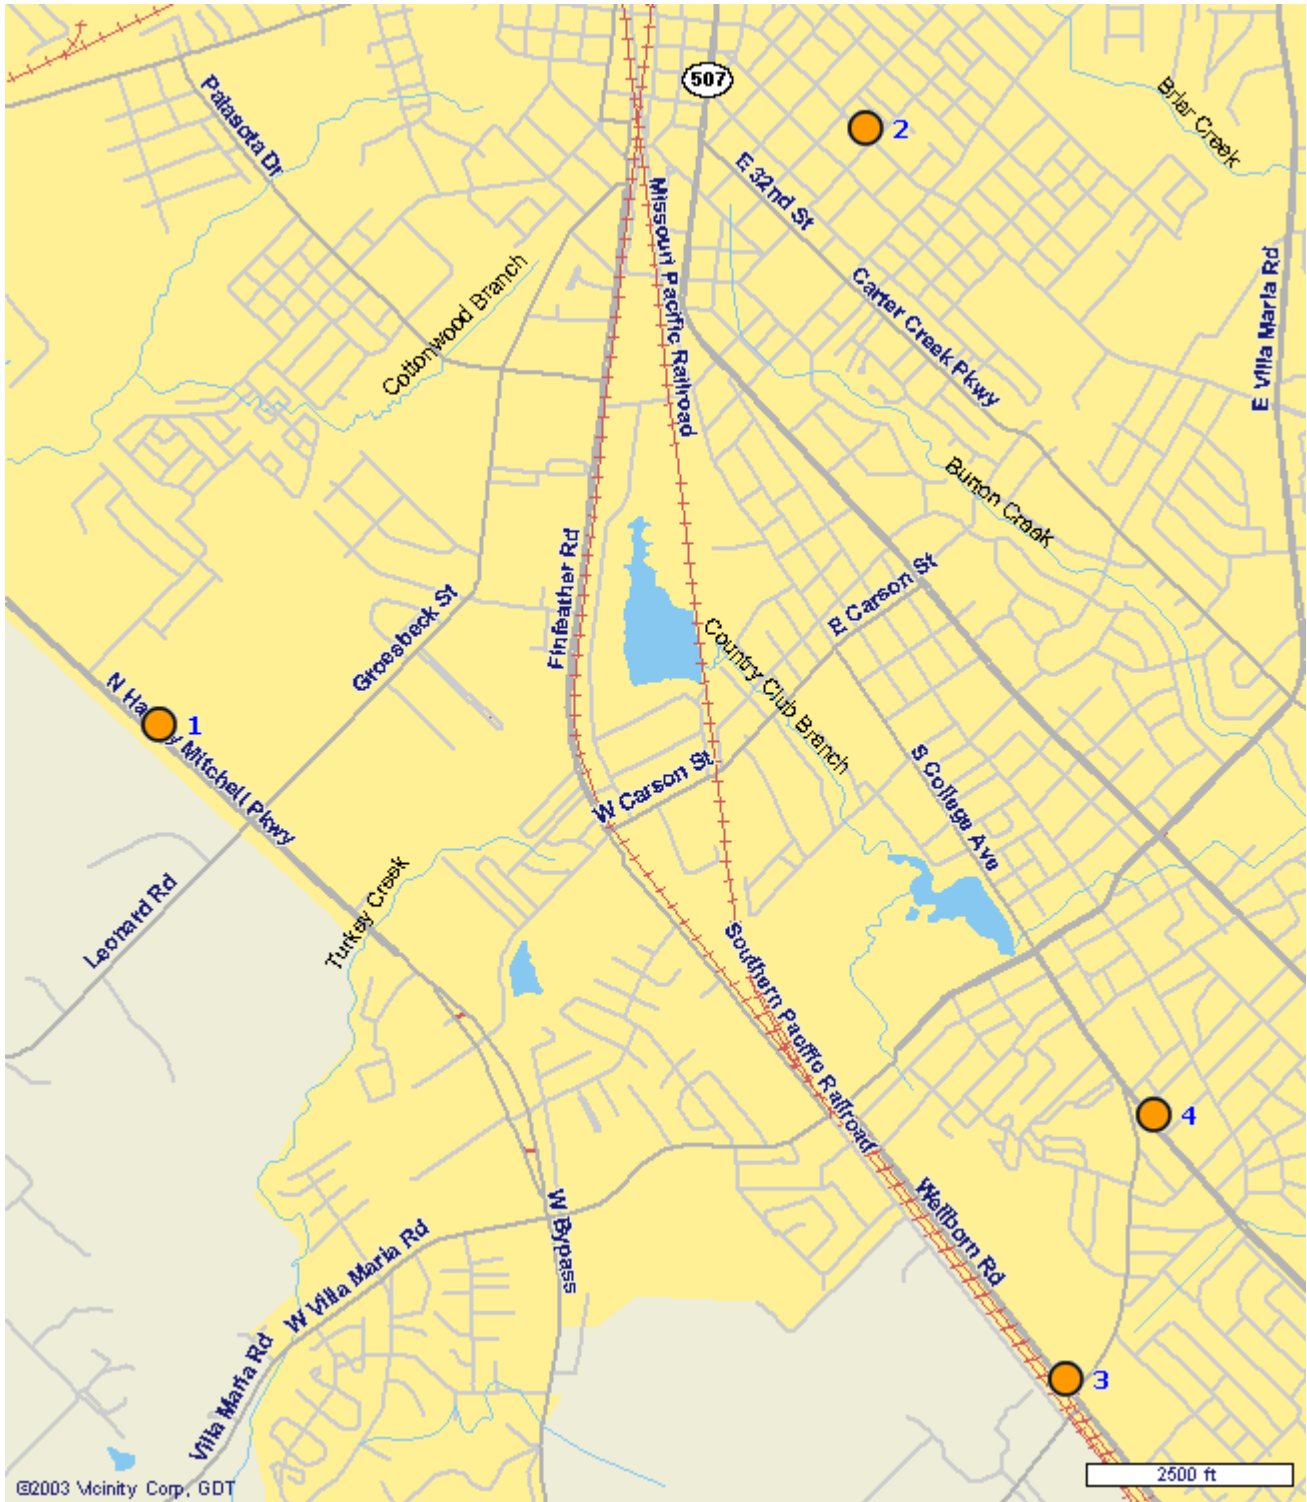

Bryan - College Station Texas Poster - 25 - GRP

Disclaimer: The boards plotted may or may not be among those in a specific showing. This map is intended only to display typical locations for a given showing. The showing indicated above should only be considered an example of the typical coverage.