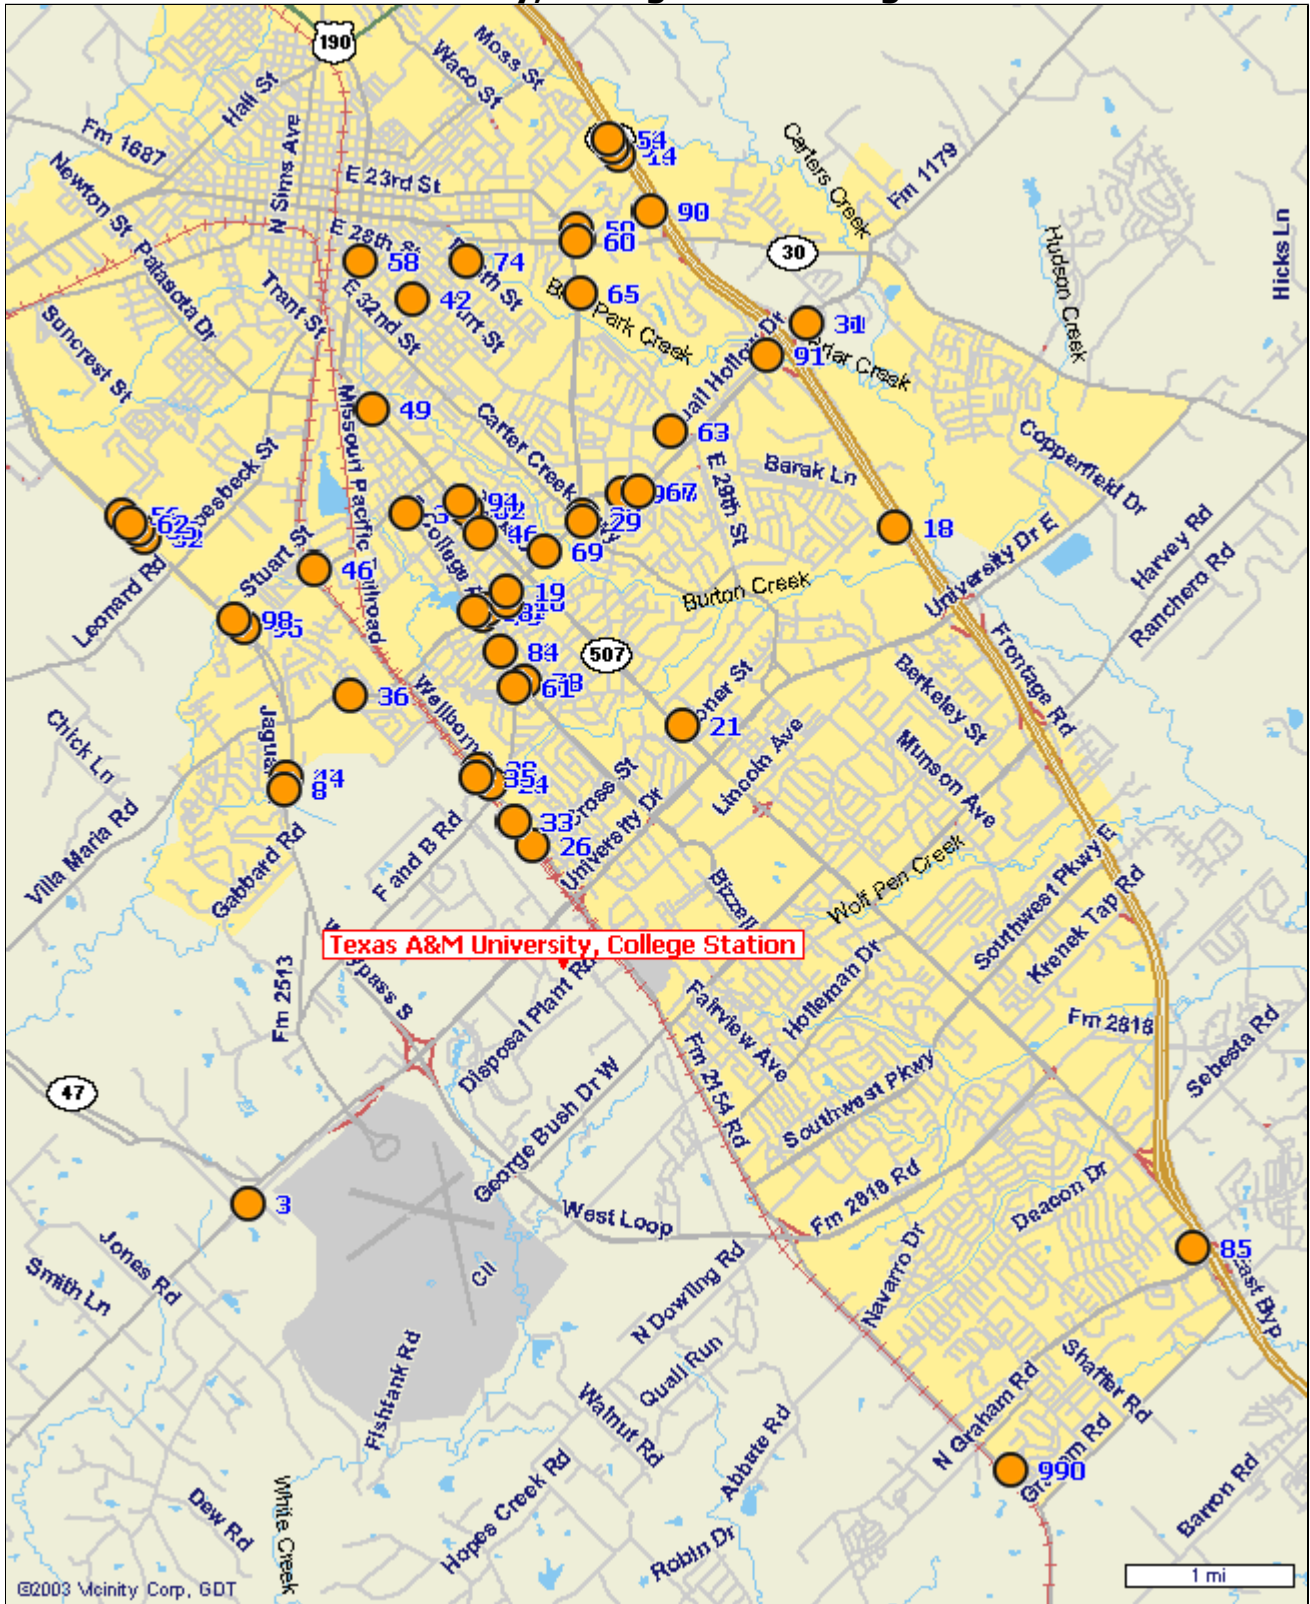

Texas A&M University, College Station-Big 12 Conference

Texas A&M University, College Station