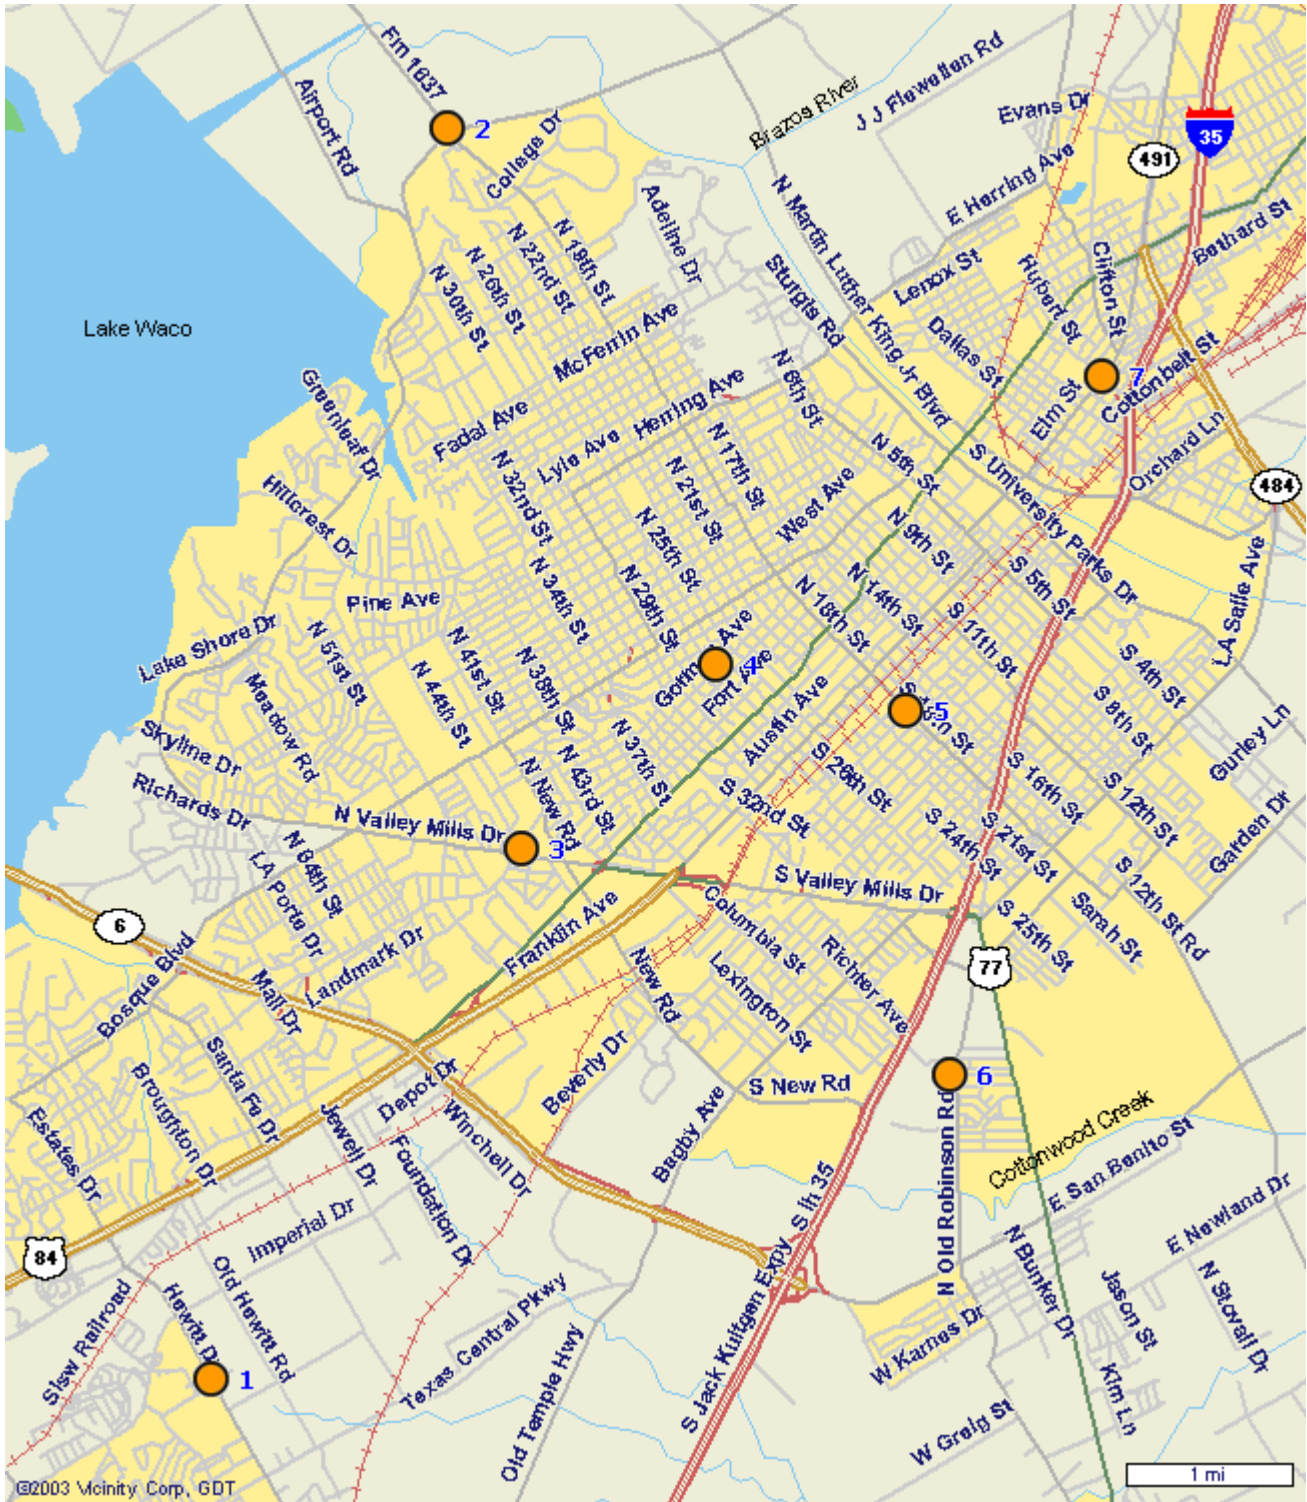

Waco Poster - 25 - GRP

©2003 Mcinity Corp, GDT

Disclaimer: The boards plotted may or may not be among those in a specific showing. This map is intended only to display typical locations for a given showing. The showing indicated above should only be considered an example of the typical coverage.