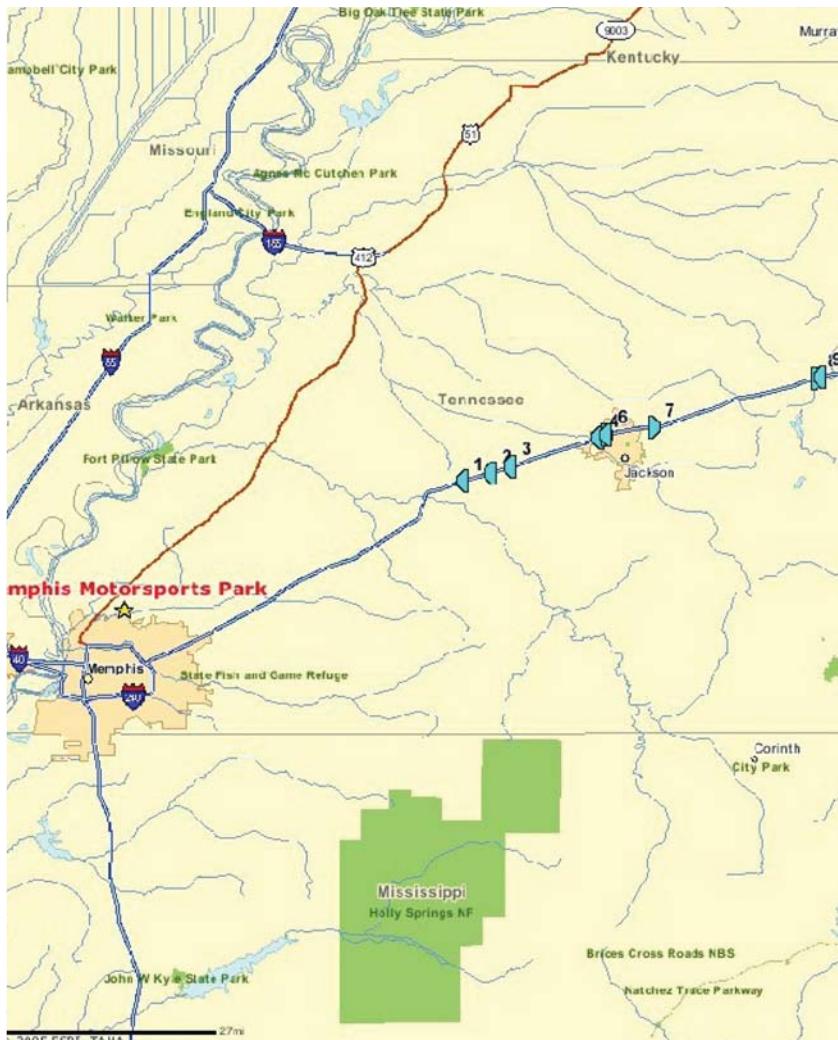

Memphis Speedway Lamar - Tennessee

Memphis Motorsports Park
Founded in 1986, Memphis Motorsports Park is a multi-track facility located just 15 minutes from Graceland and world-famous Beale Street in Memphis - "Home of the Blues, Birthplace of Rock 'n' Roll." The 400-acre facility includes a 3/4-mile paved tri-oval that hosts the NASCAR Busch Series and the NASCAR Craftsman Truck Series; an NHRA championship 3/4-mile drag strip; a 1.7-mile championship road course; and a dirt oval. Memphis Motorsports Park is home to more than 215 events a year and is a property of Dover Motorsports, Inc.

Race Date:
Busch Series 10/28/06

Memphis Speedway Lamar - Tennessee Inventory & Rates

Map Icon	Label	Panel#	Media Type	Distance	Facing	H x W	DEC	Illum.
	1	44155	Permanent Bulletin	0 mi.	East	12' 0" X 40' 0"	12950	NO
Location: N/S I-40 .9M W/O MM 62 E/F								
	2	44231	Permanent Bulletin	0 mi.	East	14' 0" X 40' 0"	12950	NO
Location: N/S I-40 .2M W/O MM 65 E/F								
	3	7431	Permanent Bulletin	0 mi.	East	12' 0" X 36' 0"	17090	NO
Location: I-40 MM67 E/F								
	4	1225	Permanent Bulletin	0 mi.	East	10' 6" X 36' 0"	26710	YES
Location: S/S I-40 .4M E/O MM 79 TOP E/F								
	5	1594	Permanent Bulletin	0 mi.	West	10' 6" X 36' 0"	31600	YES
Location: S/S I-40 .4M E/O MM 80 BTM W/F								
	6	1591	Permanent Bulletin	0 mi.	East	10' 6" X 36' 0"	31600	YES
Location: S/S I-40 .4M E/O MM 80 TOP E/F								
	7	1385	Permanent Bulletin	0 mi.	West	10' 6" X 36' 0"	16850	NO
Location: N/S I-40 .5M W/O MM 87 W/F								
	8	7362	Permanent Bulletin	0 mi.	West	14' 0" X 48' 0"	24180	YES
Location: I-40 W/O WILDERSVILLE RD								