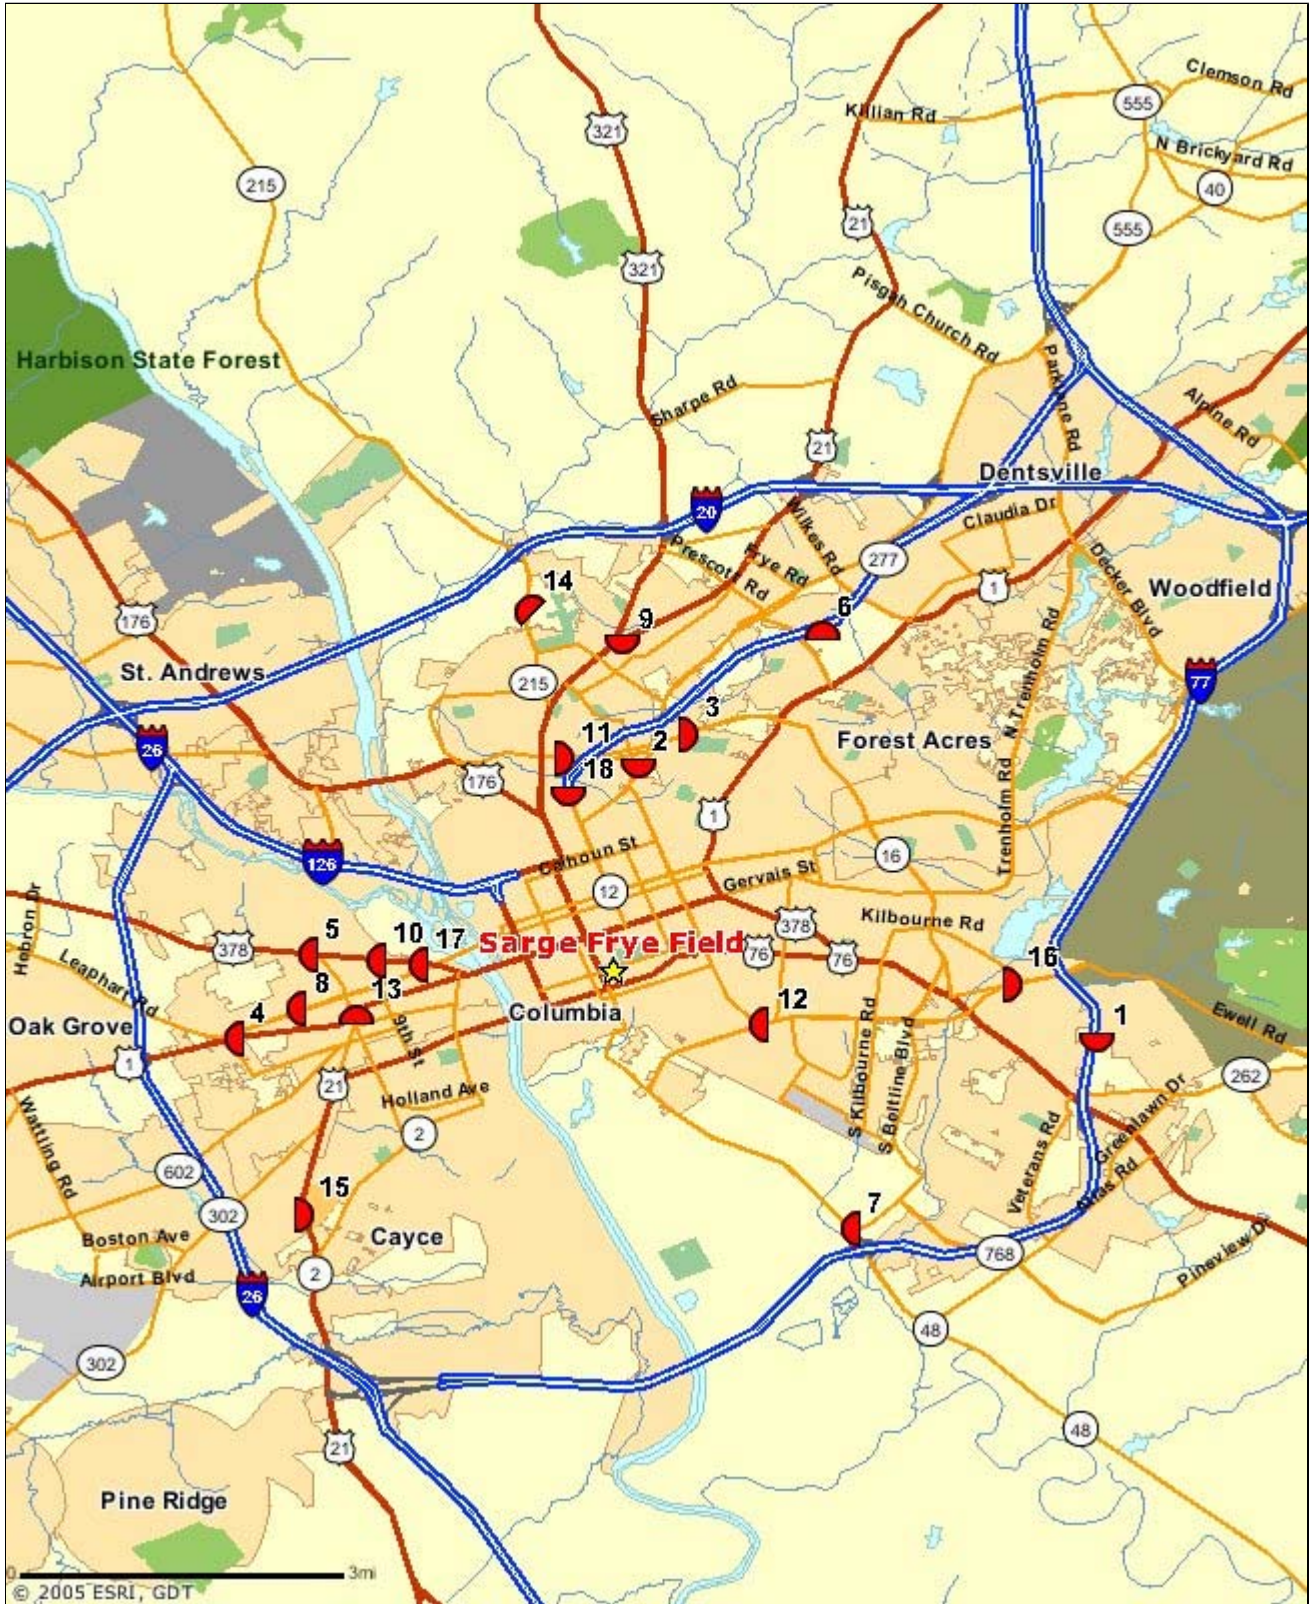

### USC-Columbia, SC

Map #1

## USC-Columbia, SC

### Store Location(s)

Sarge Frye Field  
Main and Green Street , Columbia, SC 29208

Map Icon	Label	Panel#	Media Type	Distance	Facing	H x W	DEC	Illum.
----------	-------	--------	------------	----------	--------	-------	-----	--------

## USC-Columbia, SC

Map Icon	Label	Panel#	Media Type	Distance	Facing	H x W	DEC	Illum.
	12	1255	Poster	1.50573513734777 mi.	East	10' 0" X 22' 0"	9100	YES
<b>Location:</b> 2611 ROSEWOOD DR WOODROW								
<b>Rate:</b> \$0.00								
	13	2009	Poster	2.42380314918399 mi.	South	10' 6" X 22' 9"	7800	NO
<b>Location:</b> 1125 MEETING ST(JCT 1& 21)								
<b>Rate:</b> \$0.00								
	14	1369	Poster	4.1111893618367 mi.	SouthEast	10' 6" X 22' 9"	5000	YES
<b>Location:</b> 5220 MONTICELLO E/O LAWTON								
<b>Rate:</b> \$0.00								
	15	2021	Poster	3.94603526647042 mi.	West	10' 6" X 22' 9"	9500	NO
<b>Location:</b> 2018 CHARLESTON HWY 21S AND RACETRACK								
<b>Rate:</b> \$0.00								
	16	1194	Poster	3.70326050758326 mi.	West	10' 6" X 22' 9"	5500	YES
<b>Location:</b> 4501 FT JACKSON BLVD #3								
<b>Rate:</b> \$0.00								
	17	2092	Poster	1.78216956654887 mi.	East	10' 6" X 22' 9"	7100	YES
<b>Location:</b> 623 SUNSET BLVD SPORT SHOP								
<b>Rate:</b> \$0.00								