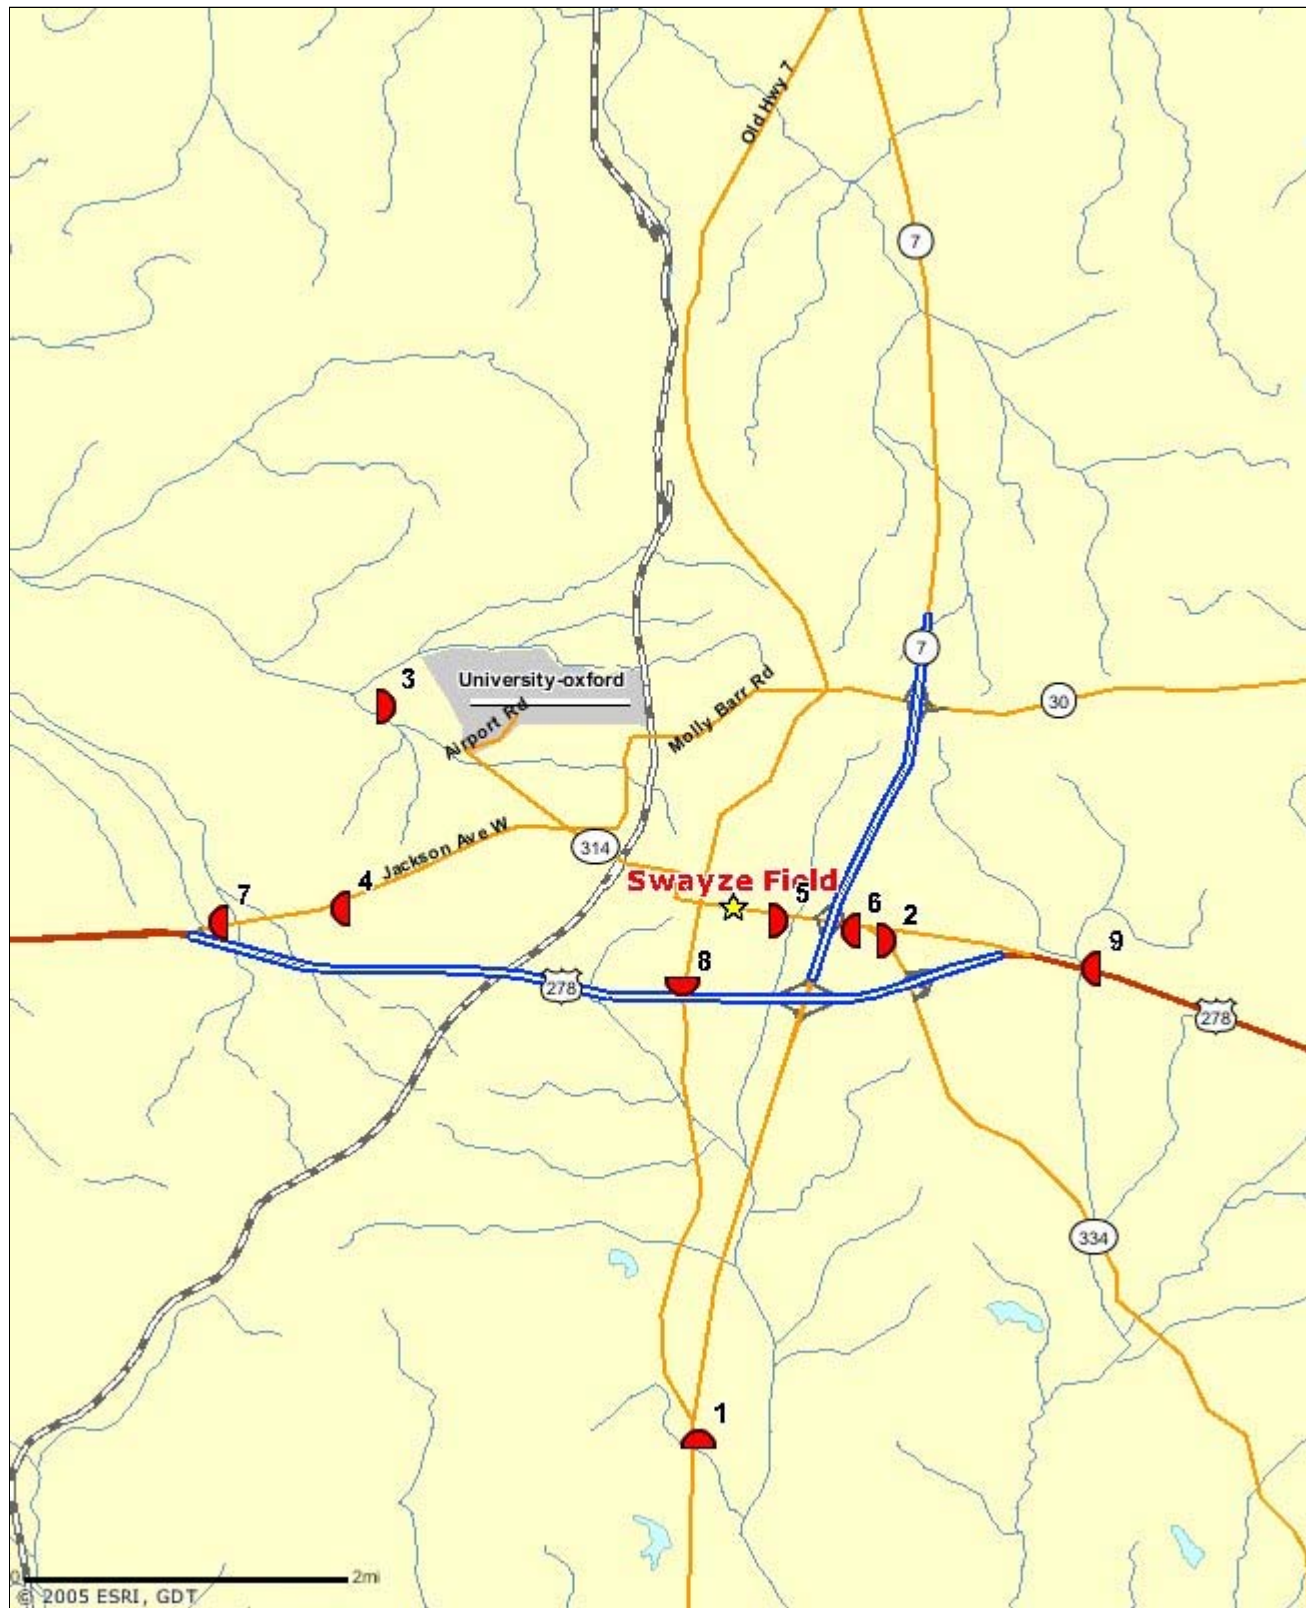

Mississippi--Oxford

Map #1

Mississippi--Oxford

Store Location(s)

Swayze Field
1515 University Ave, Oxford, MS 38655

Map Icon	Label	Panel#	Media Type	Distance	Facing	H x W	DEC	Illum.
	1	22239	Poster	3.81 mi.	South	12' 0" X 25' 0"	0	YES
Location: E/S HWY 7 SOUTH 240 FT. S/O CR 401								
	2	80075	Poster	0.94 mi.	West	12' 0" X 25' 0"	0	NO
Location: E/S MISS. 334 EAST								
	3	80087	Poster	2.5 mi.	West	12' 0" X 25' 0"	0	NO
Location: S/S HWY. 314 WEST								
	4	80095	Poster	2.3 mi.	East	12' 0" X 25' 0"	0	NO
Location: S/S 6, 4/10 MI. W/O HAWTHORNE - E/F								
	5	80115	Poster	0.29 mi.	West	12' 0" X 25' 0"	0	NO
Location: N/S 6 W. 208 FT. W/O OXFORD LOOP W/F								
	6	80237	Poster	0.72 mi.	East	12' 0" X 25' 0"	0	NO
Location: S/S UNIV. AVE. 300' E/O 7 SO. BYPASS E/F								
	7	80301	Poster	3.02 mi.	East	12' 0" X 25' 0"	0	NO
Location: S/S 2612 JACKSON AVE E/F								
	8	80311	Poster	0.64 mi.	North	12' 0" X 25' 0"	0	NO
Location: W/S LAMAR S/O UNIVERSITY AVE N/F								

**Mississippi--Oxford**

Map Icon	Label	Panel#	Media Type	Distance	Facing	H x W	DEC	Illum.
	9	80461	Poster	2.17 mi.	East	12' 3" X 24' 6"	0	YES

Location: N/S HWY 6 6/10 MI. E/O HWY. 7 E/F TOP