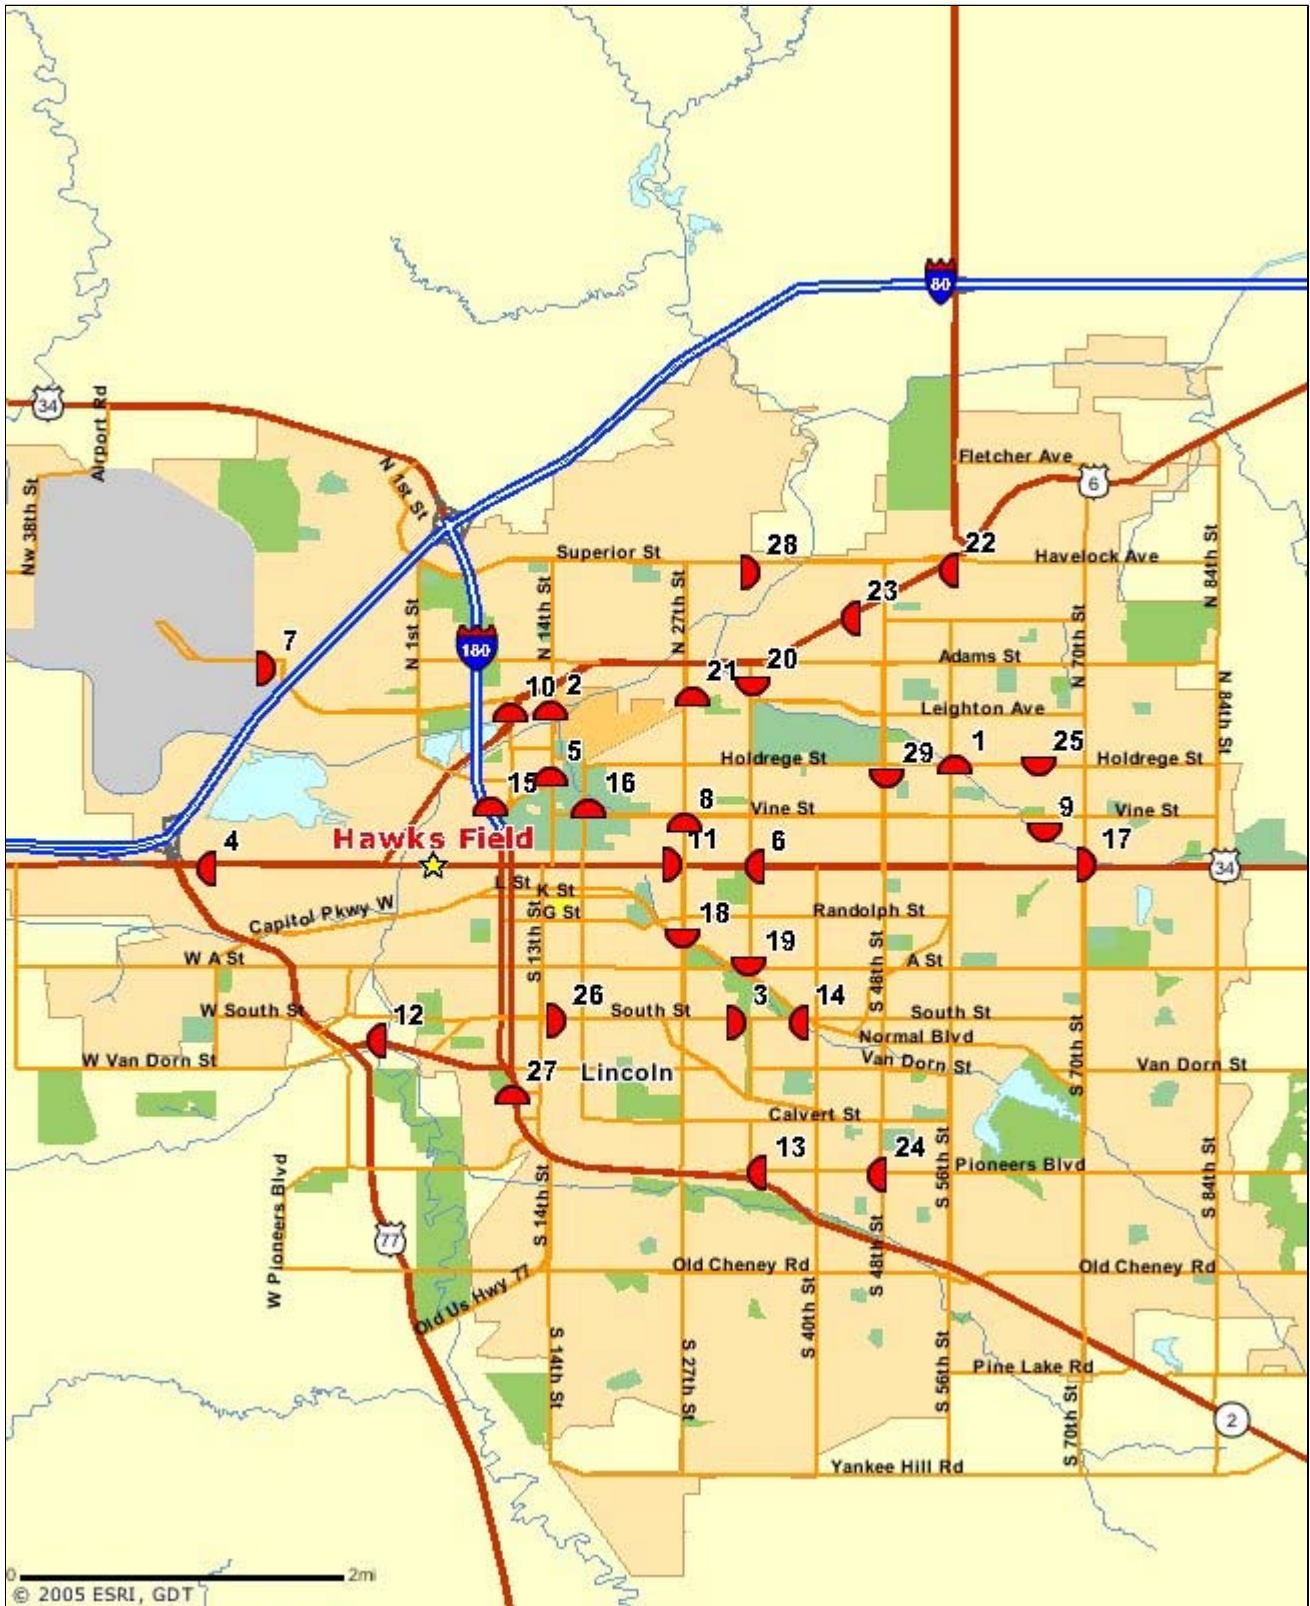

UN-Lincoln, NE

Map #1

UN-Lincoln, NE

Store Location(s)

Hawks Field
210 O Street, Lincoln, NE 68588

Map Icon	Label	Panel#	Media Type	Distance	Facing	H x W	DEC	Illum.
	1	24403	Poster	4.03266124595735 mi.	South	10' 6" X 22' 9"	9800	YES
Location: 56TH & HOLDREGE WSFS Rate: \$0.00								
	2	7461	Poster	1.75928523117212 mi.	South	12' 0" X 24' 0"	8000	YES
Location: 2201 N 14TH WSFS Rate: \$0.00								
	3	6732	Poster	2.76021610890754 mi.	West	10' 6" X 22' 9"	15000	YES
Location: 32ND & SOUTH STREET SSFW Rate: \$0.00								
	4	7511	Poster	1.67977790262692 mi.	East	10' 6" X 22' 9"	14500	YES
Location: CODDINGTON AND WEST O SSFE Rate: \$0.00								
	5	6411	Poster	1.23761439535476 mi.	South	10' 6" X 22' 9"	6000	NO
Location: 1220 N 14TH ESFS Rate: \$0.00								

UN-Lincoln, NE

Map Icon	Label	Panel#	Media Type	Distance	Facing	H x W	DEC	Illum.
	6	8692	Poster	2.42445461169776 mi.	East	12' 0" X 25' 0"	30000	YES
Location: 3328 O STREET NSFE-2								
Rate: \$0.00								
	7	75001	Poster	2.30855810030734 mi.	West	12' 0" X 25' 0"	5000	YES
Location: 1301 WEST ADAMS SSFW-1								
Rate: \$0.00								
	8	24399	Poster	1.92446970903704 mi.	South	10' 6" X 22' 9"	22400	YES
Location: 27TH STREET S/O VINE WSFS								
Rate: \$0.00								
	9	7672	Poster	4.59611883657496 mi.	North	10' 6" X 22' 9"	9000	YES
Location: 66TH & T ESN								
Rate: \$0.00								
	10	9232	Poster	1.60507357099832 mi.	South	10' 6" X 22' 9"	14000	YES
Location: 10TH & OAK CREEK WSFS-2								
Rate: \$0.00								
	11	8562	Poster	1.79777648220304 mi.	West	10' 6" X 22' 9"	20000	YES
Location: 2524 O STREET NSFW-2								
Rate: \$0.00								