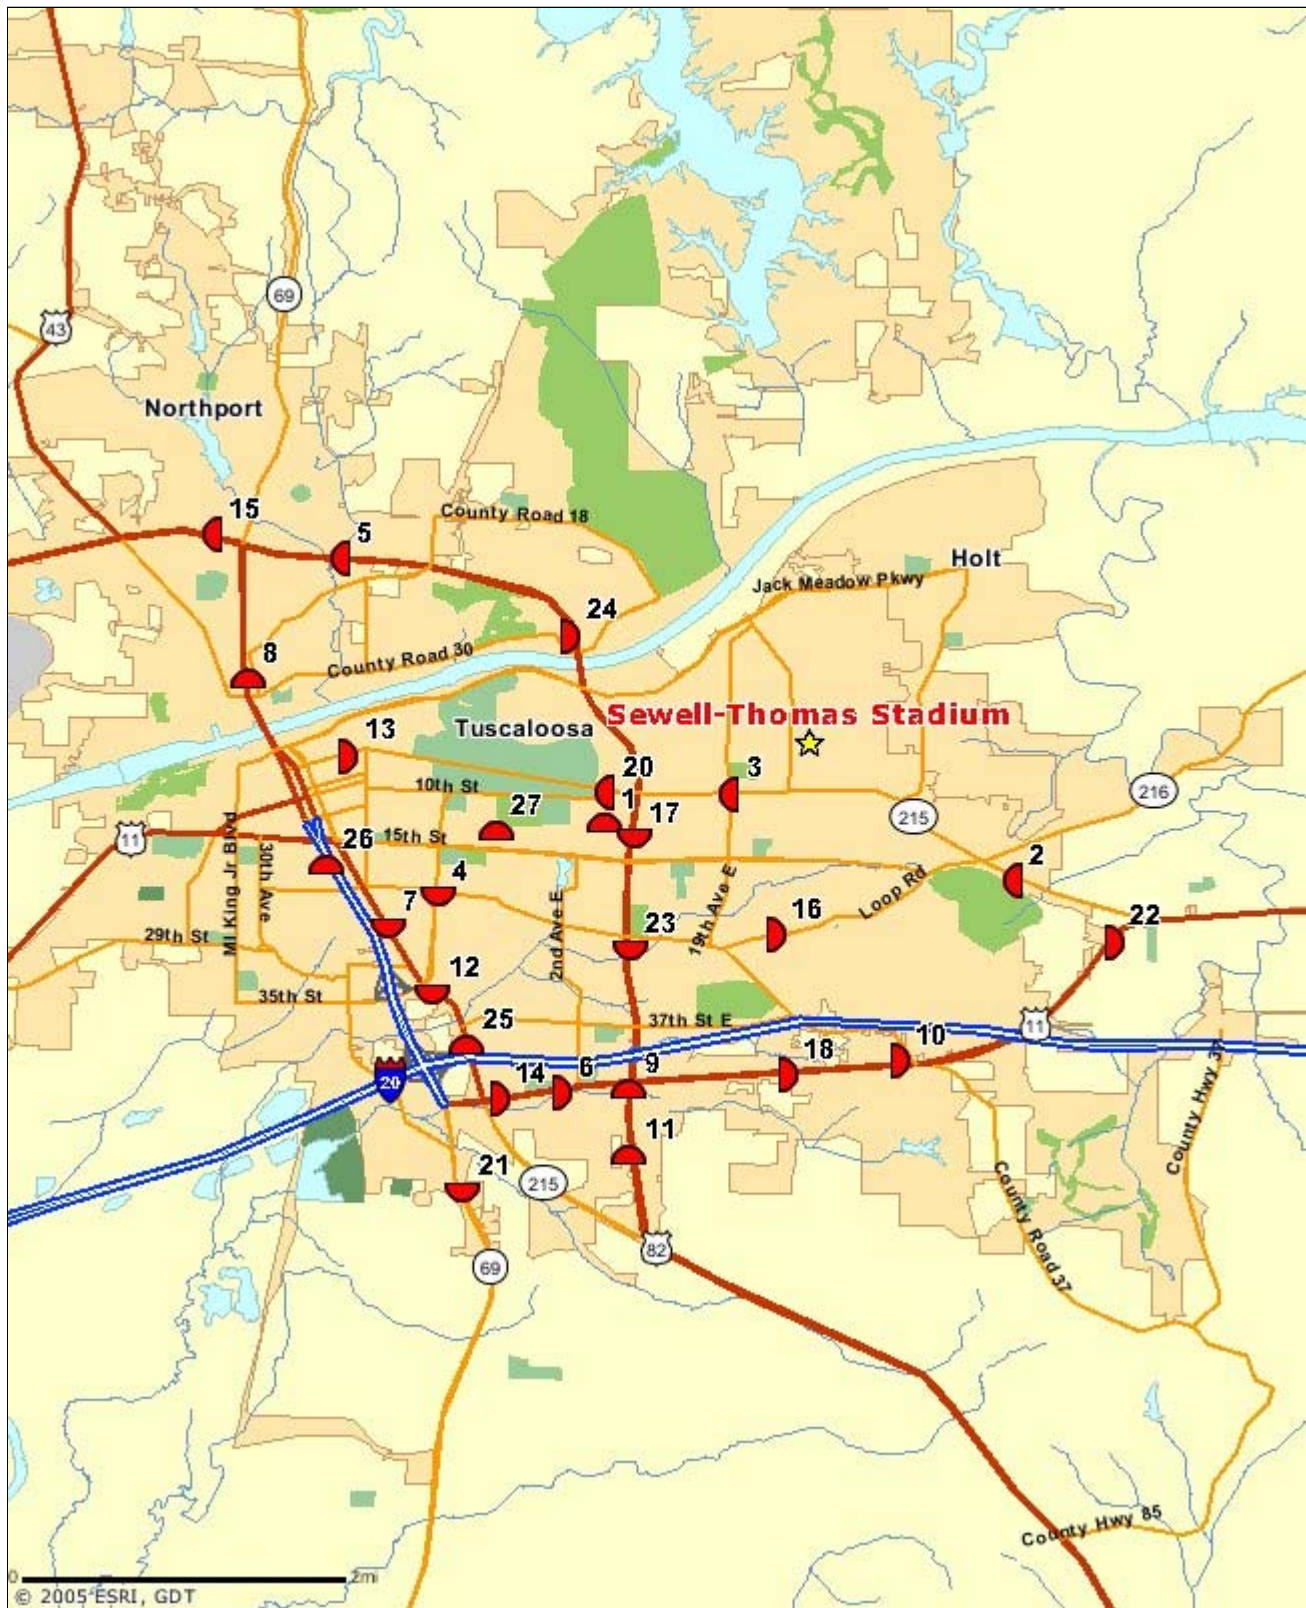

UA-Tuscaloosa, AL

Map #1

UA-Tuscaloosa, AL

Store Location(s)

Sewell-Thomas Stadium
2765 3rd St, Tuscaloosa, AL 35487

Map Icon	Label	Panel#	Media Type	Distance	Facing	H x W	DEC	Illum.
	1	10113	Poster	1.72755028485741 mi.	South	10' 6" X 22' 9"	14000	NO

Location: 6TH AVE E W/L 200' N/O 13TH ST E

Rate: \$0.00

	2	10715	Poster	2.02253251393167 mi.	East	10' 6" X 22' 9"	12000	NO
--	---	-------	--------	----------------------	------	-----------------	-------	----

Location: UNIVERSITY BLVD S/L 1056' E/O 15TH ST E

Rate: \$0.00

	3	11846	Poster	0.755225067363483 mi.	East	10' 6" X 22' 9"	19000	YES
--	---	-------	--------	-----------------------	------	-----------------	-------	-----

Location: 10TH AVE W/L 350' S/O HARGROVE RD

Rate: \$0.00

	5	20295	Poster	3.92483327328026 mi.	East	10' 6" X 22' 9"	28000	YES
--	---	-------	--------	----------------------	------	-----------------	-------	-----