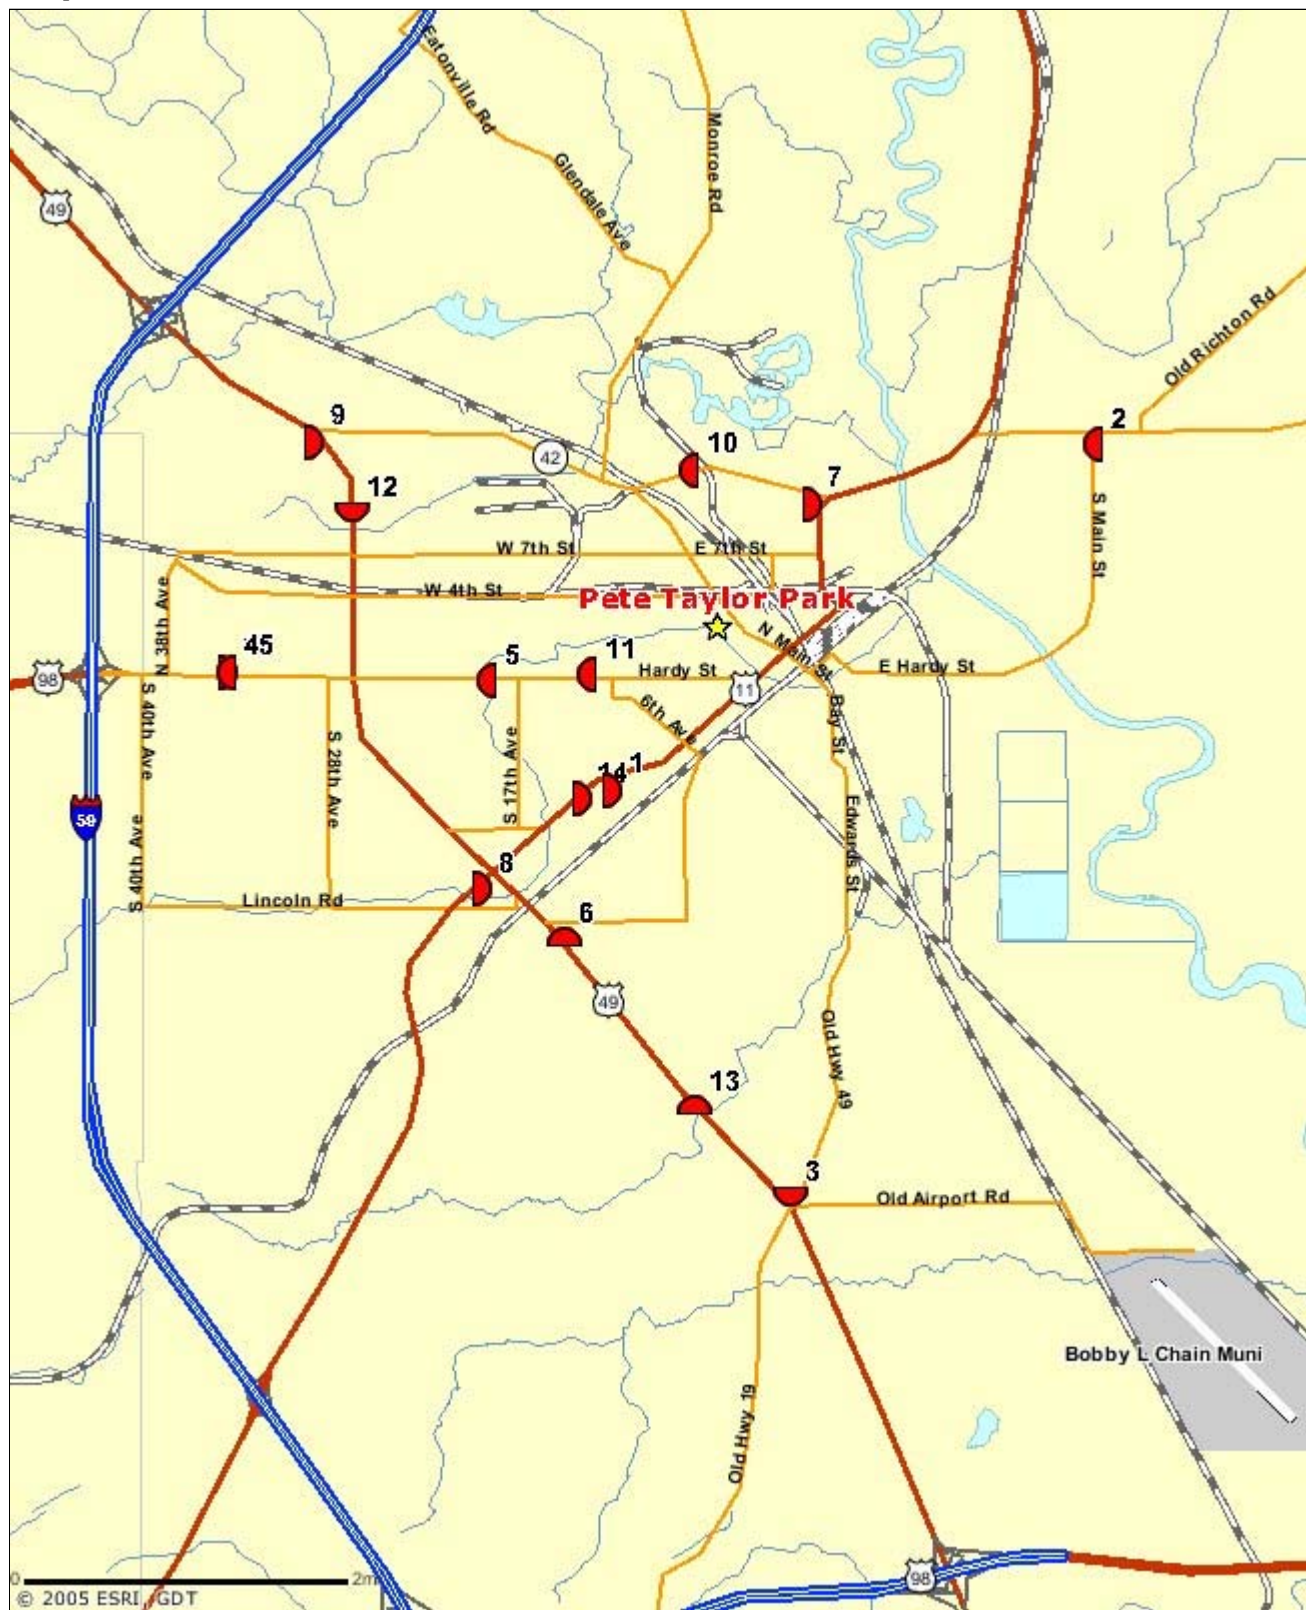

Southern Miss-Hattiesburg, MS

Map #1

Southern Miss-Hattiesburg, MS

Store Location(s)

Pete Taylor Park
118 College Drive, Hattiesburg, MS, MS 39406

Map Icon	Label	Panel#	Media Type	Distance	Facing	H x W	DEC	Illum.
----------	-------	--------	------------	----------	--------	-------	-----	--------

	1	4056	Poster	1.15146375480615 mi.	West	10' 6" X 22' 9"	8790	YES
--	---	------	--------	----------------------	------	-----------------	------	-----

Location: S/S BROADWAY DR @ EMERALD LANE F/W

Rate: \$0.00

	2	7633	Poster	2.28680727649234 mi.	East	10' 6" X 22' 9"	10140	YES
--	---	------	--------	----------------------	------	-----------------	-------	-----

Location: S/S HWY 42E 100' W/O MAIN ST F/E

Rate: \$0.00

	3	4288	Poster	3.55027214888117 mi.	North	10' 6" X 22' 9"	11490	YES
--	---	------	--------	----------------------	-------	-----------------	-------	-----

Location: E/S HWY 49 825' N/O EDWARDS ST F/N

Rate: \$0.00