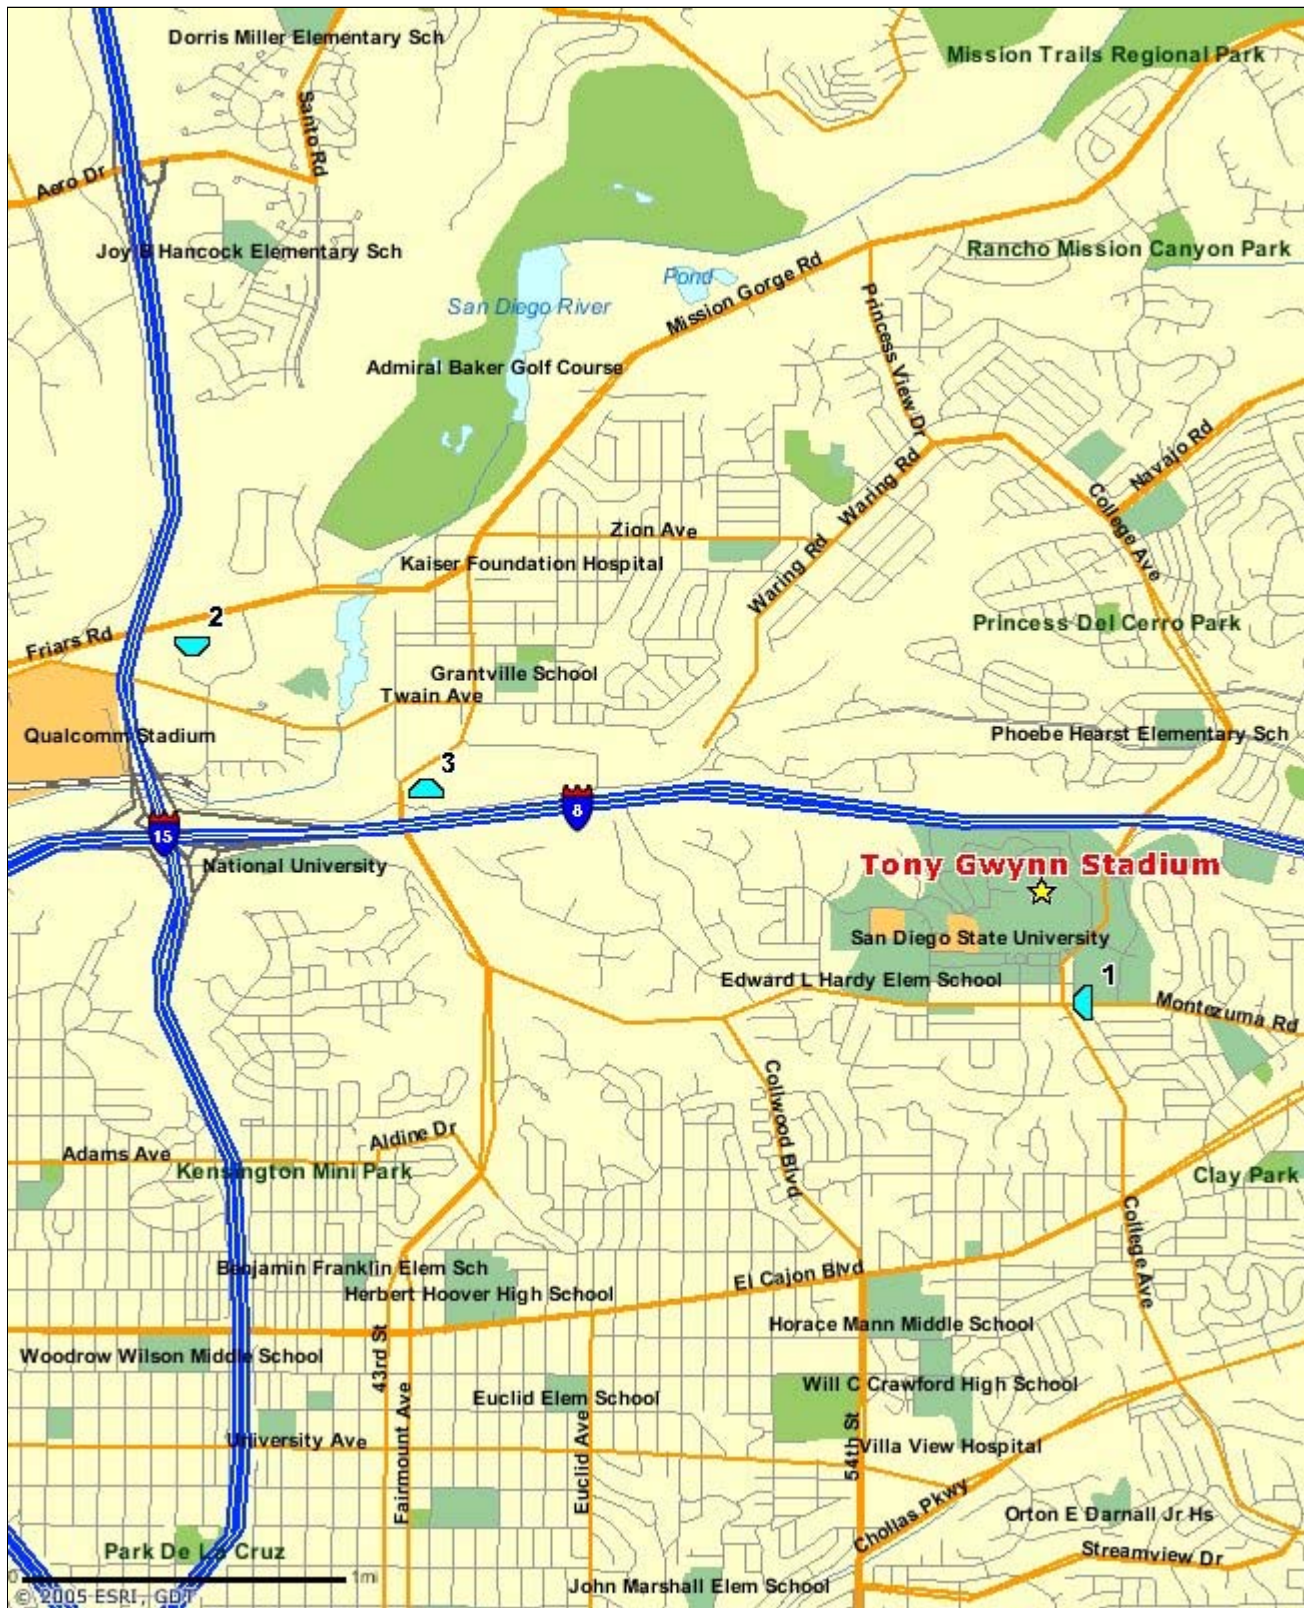

# San Diego State--baseball

## Map #1

## San Diego State--baseball

### Store Location(s)

Tony Gwynn Stadium  
5500 Campanile Dr, San Diego, CA 92182

Map Icon	Label	Panel#	Media Type	Distance	Facing	H x W	DEC	Illum.
	1	30961	Permanent Bulletin	0.38 mi.	East	14' 0" X 48' 0"	47000	YES
<b>Location:</b> MONTEZUMA RD NL @ COLLEGE AVE, SAN DIEGO								
	2	30351	Permanent Bulletin	2.47 mi.	North	20' 0" X 60' 0"	190700	YES
<b>Location:</b> I-15 EL S/O FRIARS ROAD, SAN DIEGO								
	3	30982	Permanent Bulletin	1.72 mi.	South	14' 0" X 48' 0"	52200	YES
<b>Location:</b> MISSION GORGE EL @ FAIRMONT , SAN DIEGO								