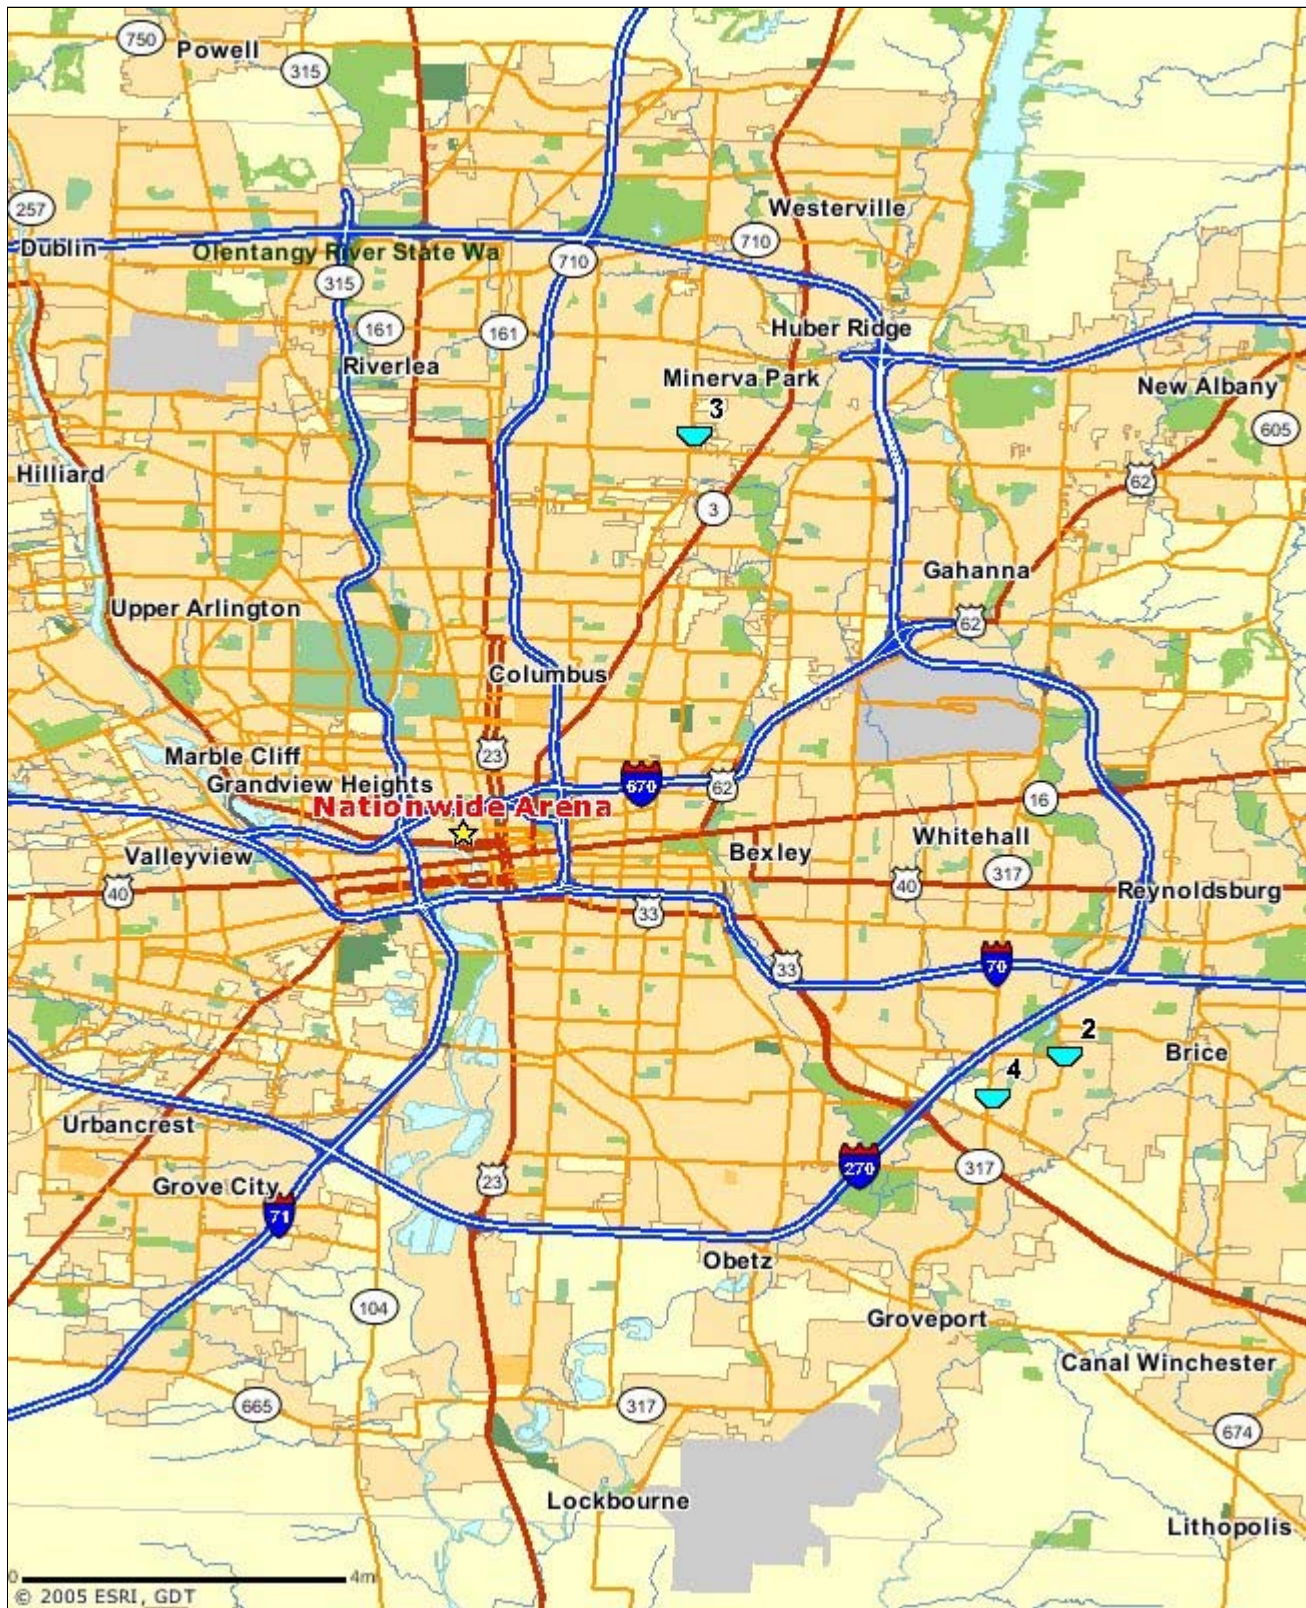

# Nationwide Arena-Columbus, OH

Map #1

## Nationwide Arena-Columbus, OH

### Store Location(s)

Nationwide Arena

200 West Nationwide Blvd., Columbus, OH 43215

Map Icon	Label	Panel#	Media Type	Distance	Facing	H x W	DEC	Illum.
----------	-------	--------	------------	----------	--------	-------	-----	--------

**Location:** REFUGEE AT NOE-BIXBY

**Rate:** \$0.00

	3	1519	Rotary Bulletin	0 mi.	North	14' 0" X 48' 0"	20400	YES
--	---	------	-----------------	-------	-------	-----------------	-------	-----

**Location:** 4628 CLEVELAND AVE.