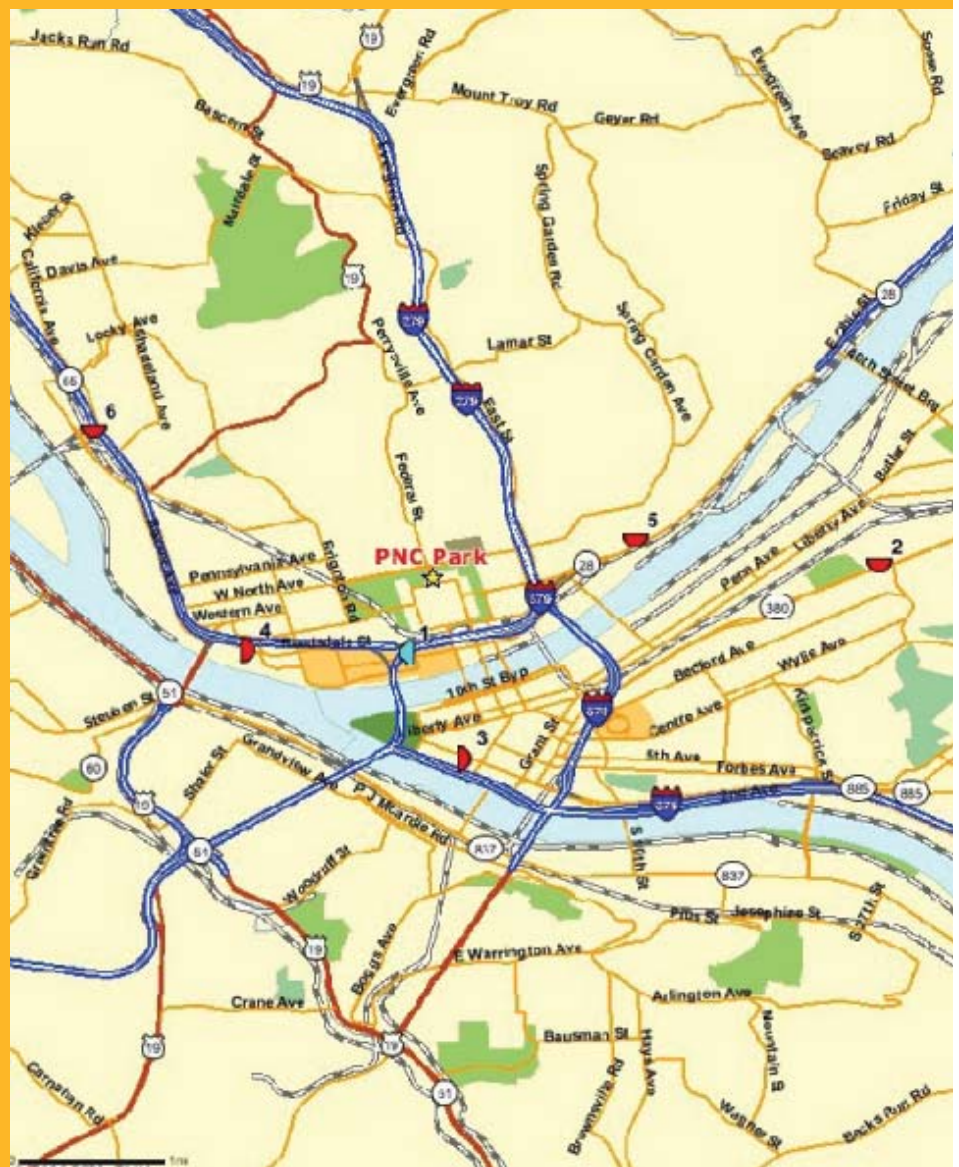

Pittsburgh Pirates

PNC Park

PNC Park, which opened in Spring 2001, is a classic-style ballpark that embraces the progressiveness of Pittsburgh while saluting the spirit of early ballparks. Its prime location along the shore of the Allegheny River and adjacent to Federal Street takes advantage of scenic vistas of the downtown skyline and riverfront, as well as pedestrian and riverboat access, creating an exciting and dramatic urban sports venue.

PNC Park also provides a seating capacity of over 38,000, giving you an opportunity to reach these 38,000 fans on their way to the game!

PNC Park
115 Federal Street
Pittsburgh, PA 15212

**Recommended
Medium:**
Posters / Bulletins

**Recommended # of
Panels:**
5 Posters / 1 Bulletin

Recommended GRP:
10

Discount Rate/month:
$19,050

Contact:
**Lamar Advertising
of Pittsburgh**
1.800.589.7773